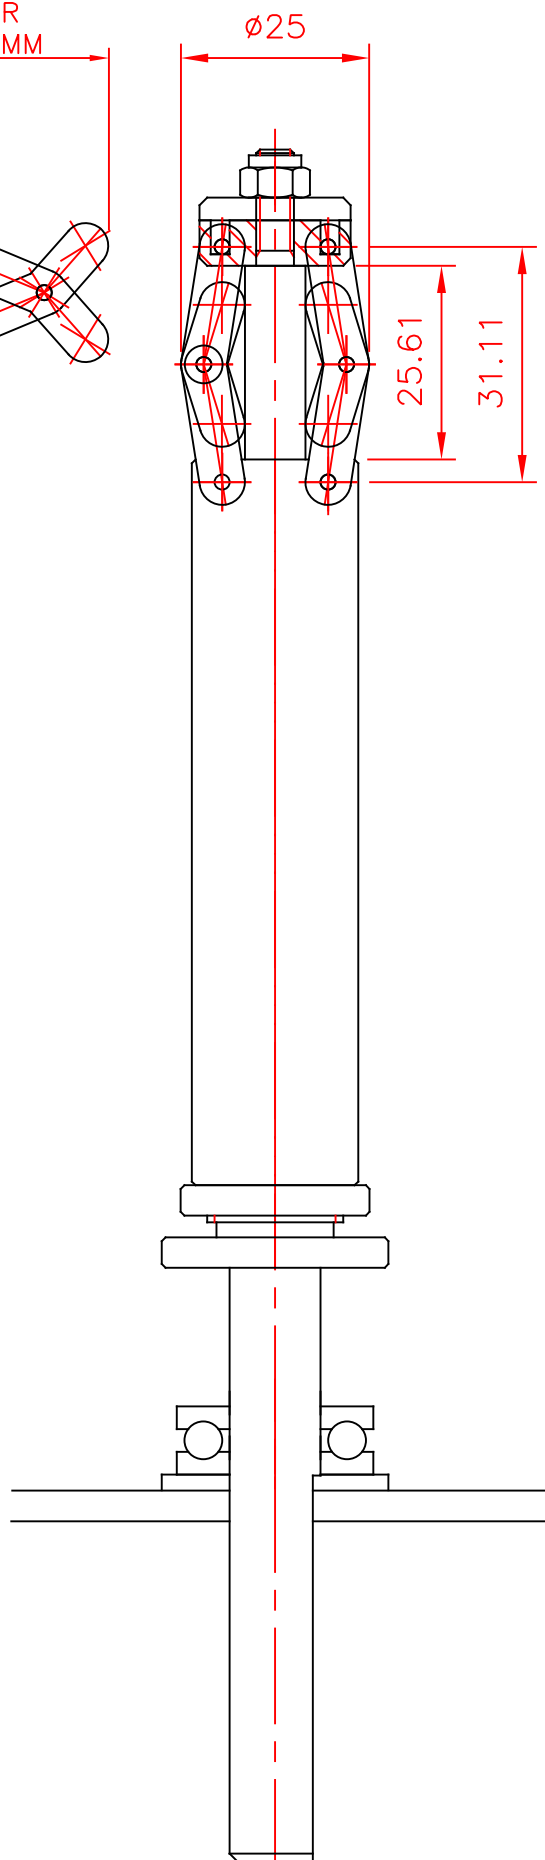

TYPE	SIZE LxD
FR45-64	45x64
FR45-67	45x67
FR50-76	50x76
FR50-90	50x90
FR70-76	70x76
FR70-90	70x90
FR90-76	90x76
FR90-90	90x90
FR100-76	100x76
FR100-90	100x90
FR110-76	110x76
FR110-90	110x90

F.R. VERSIONE DIM.137

170	0.6	174
155	0.6	159
140	0.6	144
130	0.6	134
120	0.6	124
110	0.5	104
100	0.5	94
85	0.5	89
SIZE	S	B

CAMPANINI

MACCHINE TESSILI - GOMITOLATRICI
 via Borrini 6 - PERNATE (NO) - ITALIA

NR.DIS. F.U. SIZE

TYPE C60 CROSS EXPANSION MANDREL
FOR INNER CORE TUBES WITH INTERNAL DIAMETER FROM MM.45 TO MM.58

TYPE C85 CROSS EXPANSION MANDREL
FOR INNER CORE TUBES WITH INTERNAL DIAMETER FROM MM.58 TO MM.80

CAMPANINI

MACCHINE TESSILI - GOMITOLATRICI
via Borrini 6 - PERNATE (NO) - ITALIA

NR.DIS. 245.27.1085

TYPE C95 CROSS EXPANSION MANDREL
FOR INNER CORE TUBES WITH INTERNAL DIAMETER FROM MM.75 TO MM.102

WORKING DIAMETER
FROM 75 TO 102 MM

CAMPANINI

MACCHINE TESSILI - GOMITOLATRICI
via Borrini 6 - PERNATE (NO) - ITALIA

NR.DIS. 245.27.1095

HEX

FIXED HEXAGONAL MANDRELS
FUSI ESAGONALI FISSI

ALTRE MISURE A RICHIESTA
OTHER SIZES UPON REQUEST