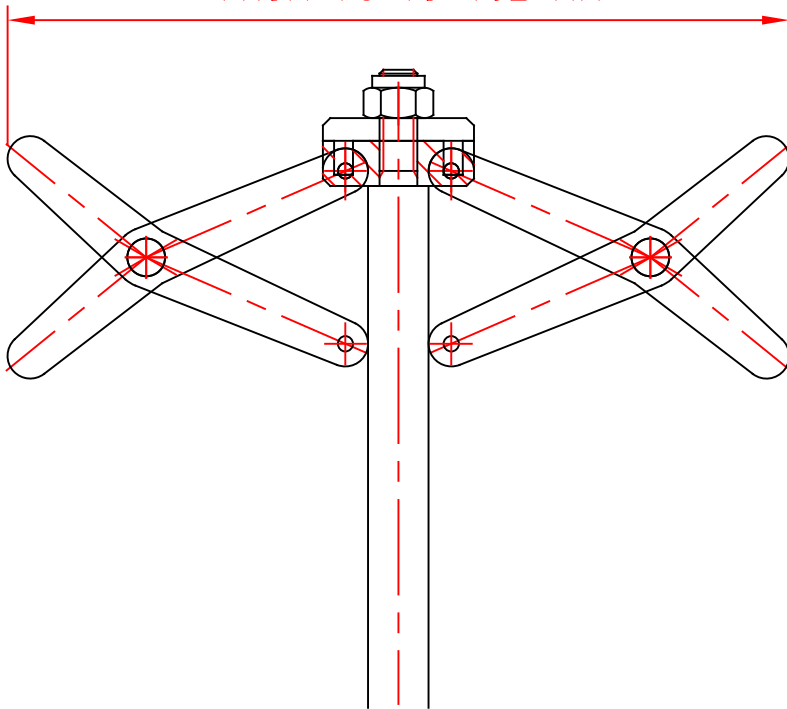

170	0.6	174
155	0.6	159
140	0.6	144
130	0.6	134
120	0.6	124
110	0.5	104
100	0.5	94
85	0.5	89
SIZE	S	B

CAMPANINI

MACCHINE TESSILI - GOMITOLATRICI
 via Borrini 6 - PERNATE (NO) - ITALIA

NR.DIS. F.U. SIZE

TYPE C60 CROSS EXPANSION MANDREL
FOR INNER CORE TUBES WITH INTERNAL DIAMETER FROM MM.45 TO MM.58

TYPE C85 CROSS EXPANSION MANDREL
FOR INNER CORE TUBES WITH INTERNAL DIAMETER FROM MM.58 TO MM.80

CAMPANINI

MACCHINE TESSILI - GOMITOLATRICI
via Borrini 6 - PERNATE (NO) - ITALIA

NR.DIS. 245.27.1085

TYPE C95 CROSS EXPANSION MANDREL
FOR INNER CORE TUBES WITH INTERNAL DIAMETER FROM MM.75 TO MM.102

WORKING DIAMETER
FROM 75 TO 102 MM

CAMPANINI

MACCHINE TESSILI - GOMITOLATRICI
via Borrini 6 - PERNATE (NO) - ITALIA

NR.DIS. 245.27.1095

HEX

FIXED HEXAGONAL MANDRELS
FUSI ESAGONALI FISSI

ALTRE MISURE A RICHIESTA
OTHER SIZES UPON REQUEST

HEX. 19x120	19	120
HEX. 22x120	22	120
HEX. 24x120	24	120
HEX. 27x120	27	120
SIZE	CH.	L

STANDARD SIZES
MISURE STANDARD

CAMPANINI

MACCHINE TESSILI - GOMITOLATRICI
via Borrini 6 - PERNATE (NO) - ITALIA

NR.DIS. HEX. SIZE