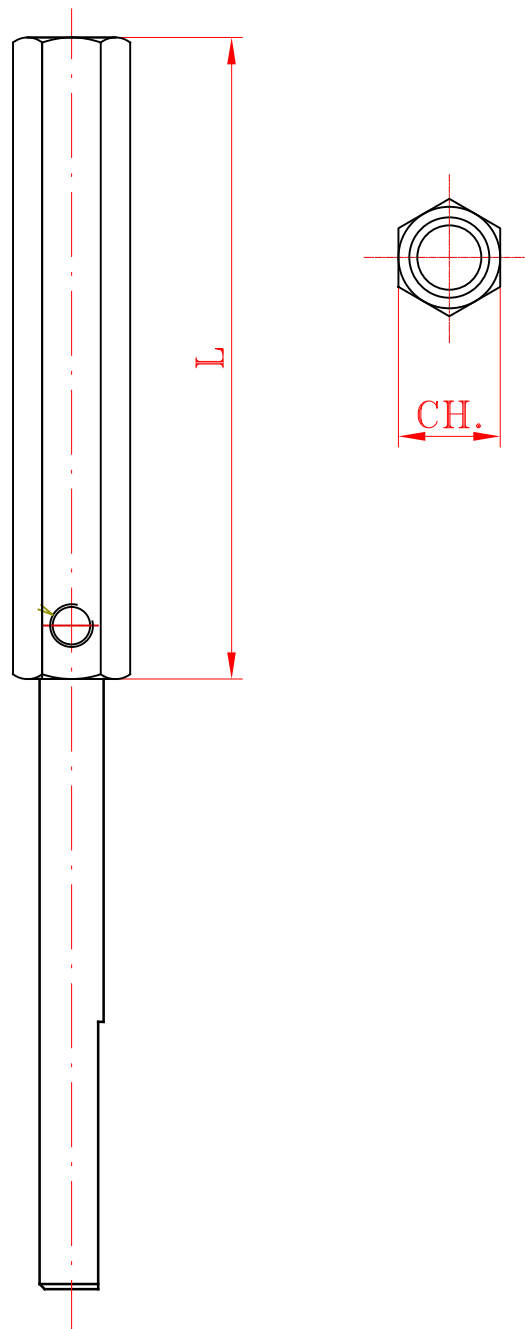

TYPE	SIZE LxD
FR45-64	45x64
FR45-67	45x67
FR50-76	50x76
FR50-90	50x90
FR70-76	70x76
FR70-90	70x90
FR90-76	90x76
FR90-90	90x90
FR100-76	100x76
FR100-90	100x90
FR110-76	110x76
FR110-90	110x90

F.R. VERSIONE DIM.137

170	0.6	174
155	0.6	159
140	0.6	144
130	0.6	134
120	0.6	124
110	0.5	104
100	0.5	94
85	0.5	89
SIZE	S	B

CAMPANINI

MACCHINE TESSILI - GOMITOLATRICI
 via Borrini 6 - PERNATE (NO) - ITALIA

NR.DIS. F.U. SIZE

TYPE C60 CROSS EXPANSION MANDREL
FOR INNER CORE TUBES WITH INTERNAL DIAMETER FROM MM.45 TO MM.58

TYPE C85 CROSS EXPANSION MANDREL
FOR INNER CORE TUBES WITH INTERNAL DIAMETER FROM MM.58 TO MM.80

CAMPANINI

MACCHINE TESSILI - GOMITOLATRICI
via Borrini 6 - PERNATE (NO) - ITALIA

NR.DIS. 245.27.1085

TYPE C95 CROSS EXPANSION MANDREL
FOR INNER CORE TUBES WITH INTERNAL DIAMETER FROM MM.75 TO MM.102

WORKING DIAMETER
FROM 75 TO 102 MM

CAMPANINI

MACCHINE TESSILI - GOMITOLATRICI
via Borrini 6 - PERNATE (NO) - ITALIA

NR.DIS. 245.27.1095

HEX

FIXED HEXAGONAL MANDRELS
FUSI ESAGONALI FISSI

ALTRE MISURE A RICHIESTA
OTHER SIZES UPON REQUEST