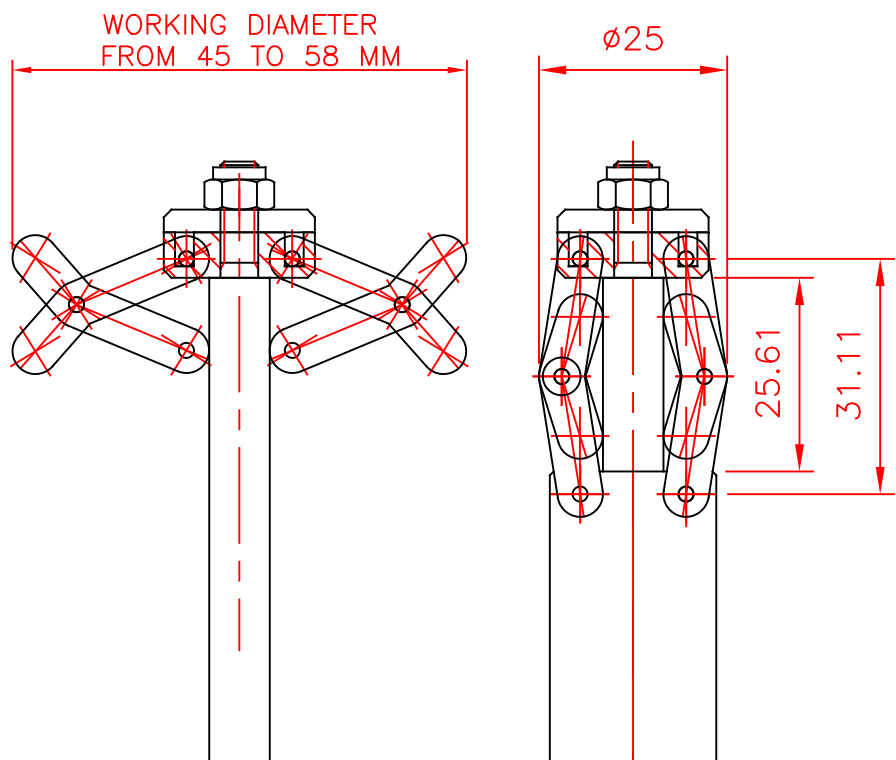

170	0.6	174
155	0.6	159
140	0.6	144
130	0.6	134
120	0.6	124
110	0.5	104
100	0.5	94
85	0.5	89
SIZE	S	B

CAMPANINI

MACCHINE TESSILI - GOMITOLATRICI
 via Borrini 6 - PERNATE (NO) - ITALIA

NR.DIS. F.U. SIZE

TYPE C60 CROSS EXPANSION MANDREL
FOR INNER CORE TUBES WITH INTERNAL DIAMETER FROM MM.45 TO MM.58

TYPE C85 CROSS EXPANSION MANDREL
FOR INNER CORE TUBES WITH INTERNAL DIAMETER FROM MM.58 TO MM.80

CAMPANINI

MACCHINE TESSILI - GOMITOLATRICI
via Borrini 6 - PERNATE (NO) - ITALIA

NR.DIS. 245.27.1085

TYPE C95 CROSS EXPANSION MANDREL
FOR INNER CORE TUBES WITH INTERNAL DIAMETER FROM MM.75 TO MM.102

WORKING DIAMETER
FROM 75 TO 102 MM

CAMPANINI

MACCHINE TESSILI - GOMITOLATRICI
via Borrini 6 - PERNATE (NO) - ITALIA

NR.DIS. 245.27.1095

HEX

FIXED HEXAGONAL MANDRELS
FUSI ESAGONALI FISSI

ALTRE MISURE A RICHIESTA
OTHER SIZES UPON REQUEST

HEX. 19x120	19	120
HEX. 22x120	22	120
HEX. 24x120	24	120
HEX. 27x120	27	120
SIZE	CH.	L

STANDARD SIZES
MISURE STANDARD

CAMPANINI

MACCHINE TESSILI - GOMITOLATRICI
via Borrini 6 - PERNATE (NO) - ITALIA

NR.DIS. HEX. SIZE