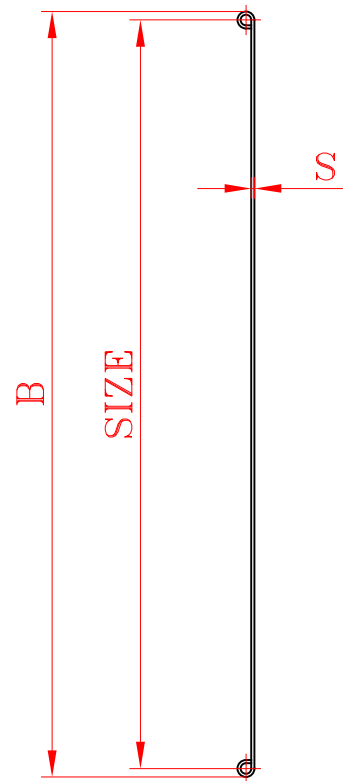

F.U. VERSIONE DIM.137
SPRING MANDRELS WITH FABRIC CAPS
FUSI A MOLLA CON CUFFIE IN TESSUTO