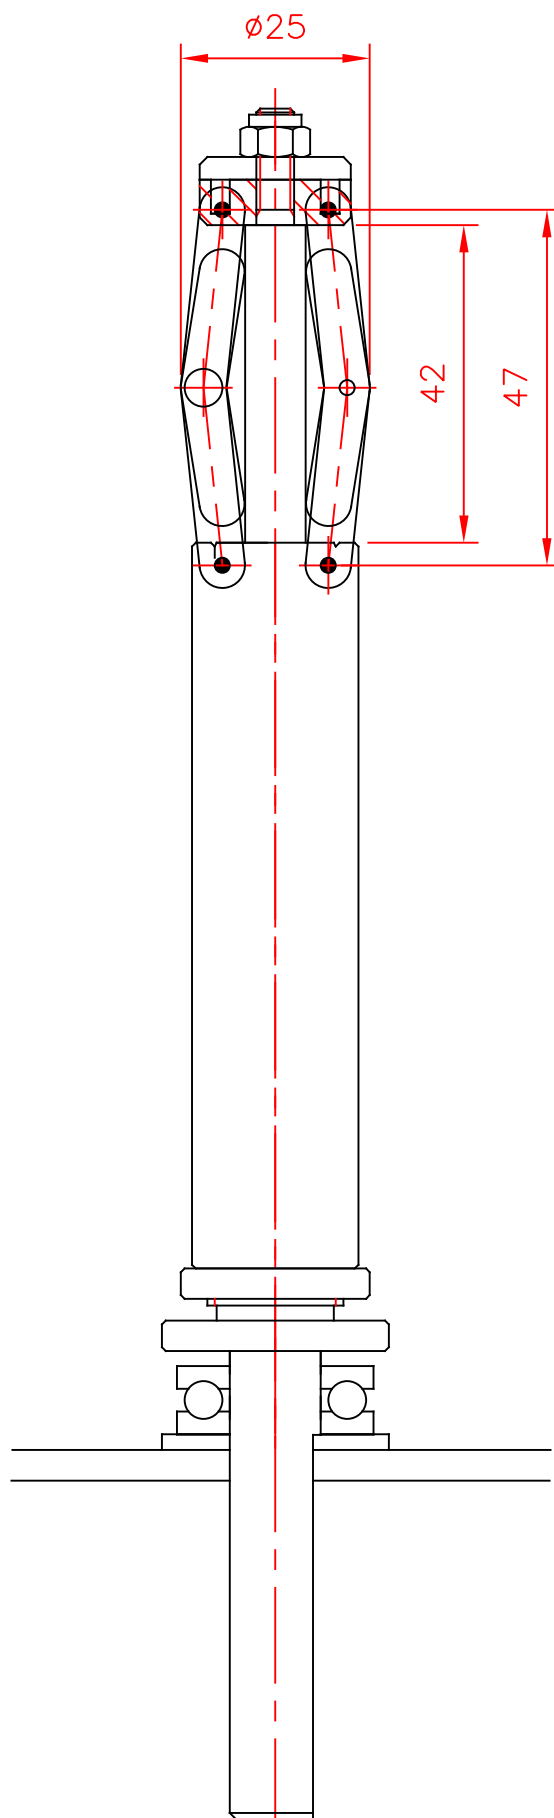

TYPE	SIZE LxD
FR45-64	45x64
FR45-67	45x67
FR50-76	50x76
FR50-90	50x90
FR70-76	70x76
FR70-90	70x90
FR90-76	90x76
FR90-90	90x90
FR100-76	100x76
FR100-90	100x90
FR110-76	110x76
FR110-90	110x90

F.R. VERSIONE DIM.137

170	0.6	174
155	0.6	159
140	0.6	144
130	0.6	134
120	0.6	124
110	0.5	104
100	0.5	94
85	0.5	89
SIZE	S	B

CAMPANINI

MACCHINE TESSILI - GOMITOLATRICI
 via Borrini 6 - PERNATE (NO) - ITALIA

NR.DIS. F.U. SIZE

TYPE C60 CROSS EXPANSION MANDREL
FOR INNER CORE TUBES WITH INTERNAL DIAMETER FROM MM.45 TO MM.58

TYPE C85 CROSS EXPANSION MANDREL
FOR INNER CORE TUBES WITH INTERNAL DIAMETER FROM MM.58 TO MM.80

CAMPANINI

MACCHINE TESSILI - GOMITOLATRICI
via Borrini 6 - PERNATE (NO) - ITALIA

NR.DIS. 245.27.1085

TYPE C95 CROSS EXPANSION MANDREL
FOR INNER CORE TUBES WITH INTERNAL DIAMETER FROM MM.75 TO MM.102

WORKING DIAMETER
FROM 75 TO 102 MM

CAMPANINI

MACCHINE TESSILI - GOMITOLATRICI
via Borrini 6 - PERNATE (NO) - ITALIA

NR.DIS. 245.27.1095

HEX

FIXED HEXAGONAL MANDRELS
FUSI ESAGONALI FISSI

ALTRE MISURE A RICHIESTA
OTHER SIZES UPON REQUEST