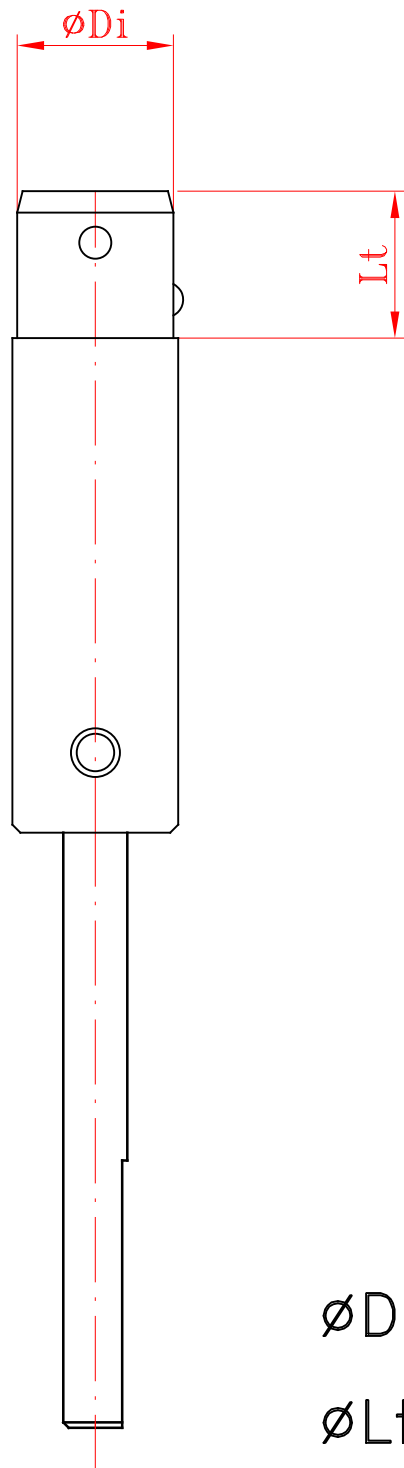

$\varnothing Di$ DIAMETRO INTERNO TUBETTO
INTERNAL DIAMETER OF THE INNER CORE

$\varnothing Lt$ LUNGHEZZA TUBETTO
LENGTH OF THE INNER-CORE

R

CYLINDRIC FIXED MANDRELS WITH BALLS
FUSI FISSI CILINDRICI A SFERA

COSTRUITI SECONDO LE DIMENSIONI DEL TUBETTO FORNITO DAL CLIENTE

MANUFACTURED ACCORDING TO DIMENSIONS OF THE INNER-CORES PROVIDED BY THE CUSTOMER

CAMPANINI

MACCHINE TESSILI - GOMITOLATRICI
via Borrini 6 - PERNATE (NO) - ITALIA

NR.DIS. R. SIZE