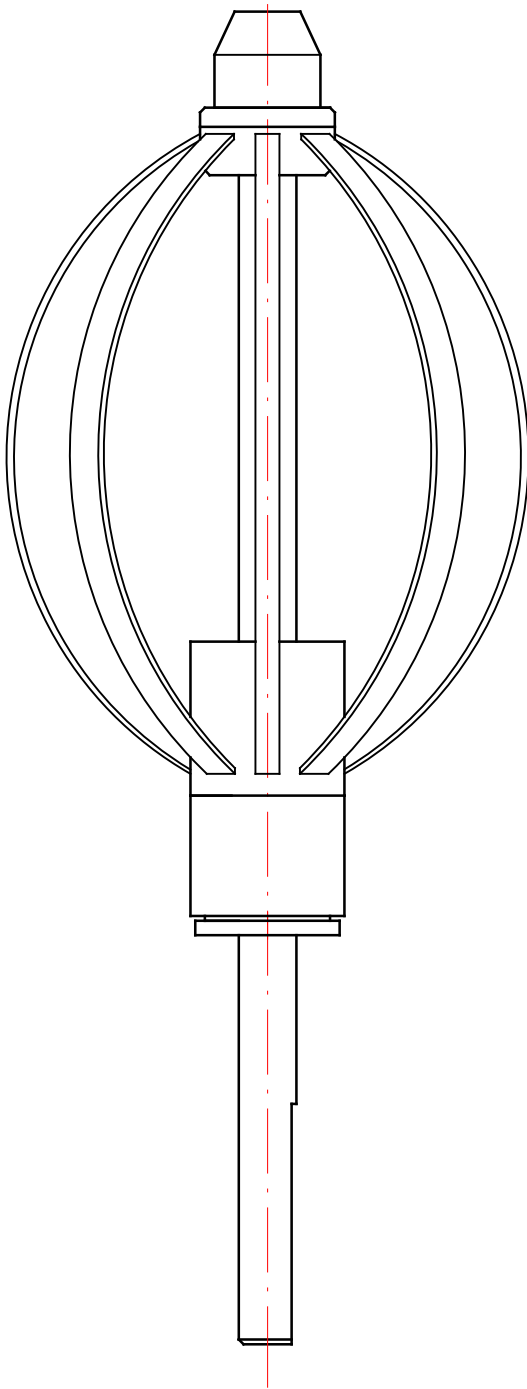

F.U. VERSIONE DIM.137
SPRING MANDRELS WITH FABRIC CAPS
FUSI A MOLLA CON CUFFIE IN TESSUTO