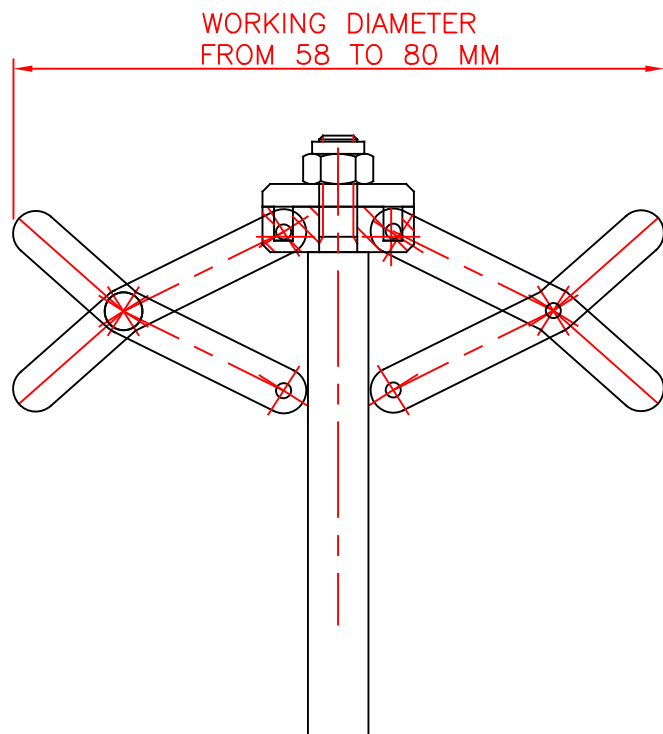

170	0.6	174
155	0.6	159
140	0.6	144
130	0.6	134
120	0.6	124
110	0.5	104
100	0.5	94
85	0.5	89
SIZE	S	B

CAMPANINI

MACCHINE TESSILI - GOMITOLATRICI
 via Borrini 6 - PERNATE (NO) - ITALIA

NR.DIS. F.U. SIZE

TYPE C60 CROSS EXPANSION MANDREL
FOR INNER CORE TUBES WITH INTERNAL DIAMETER FROM MM.45 TO MM.58

TYPE C85 CROSS EXPANSION MANDREL
FOR INNER CORE TUBES WITH INTERNAL DIAMETER FROM MM.58 TO MM.80

CAMPANINI

MACCHINE TESSILI - GOMITOLATRICI
via Borrini 6 - PERNATE (NO) - ITALIA

NR.DIS. 245.27.1085

TYPE C95 CROSS EXPANSION MANDREL
FOR INNER CORE TUBES WITH INTERNAL DIAMETER FROM MM.75 TO MM.102

WORKING DIAMETER
FROM 75 TO 102 MM

CAMPANINI

MACCHINE TESSILI - GOMITOLATRICI
via Borrini 6 - PERNATE (NO) - ITALIA

NR.DIS. 245.27.1095

HEX

FIXED HEXAGONAL MANDRELS
FUSI ESAGONALI FISSI

ALTRE MISURE A RICHIESTA
OTHER SIZES UPON REQUEST

HEX. 19x120	19	120
HEX. 22x120	22	120
HEX. 24x120	24	120
HEX. 27x120	27	120
SIZE	CH.	L

STANDARD SIZES
MISURE STANDARD

CAMPANINI

MACCHINE TESSILI - GOMITOLATRICI
via Borrini 6 - PERNATE (NO) - ITALIA

NR.DIS. HEX. SIZE