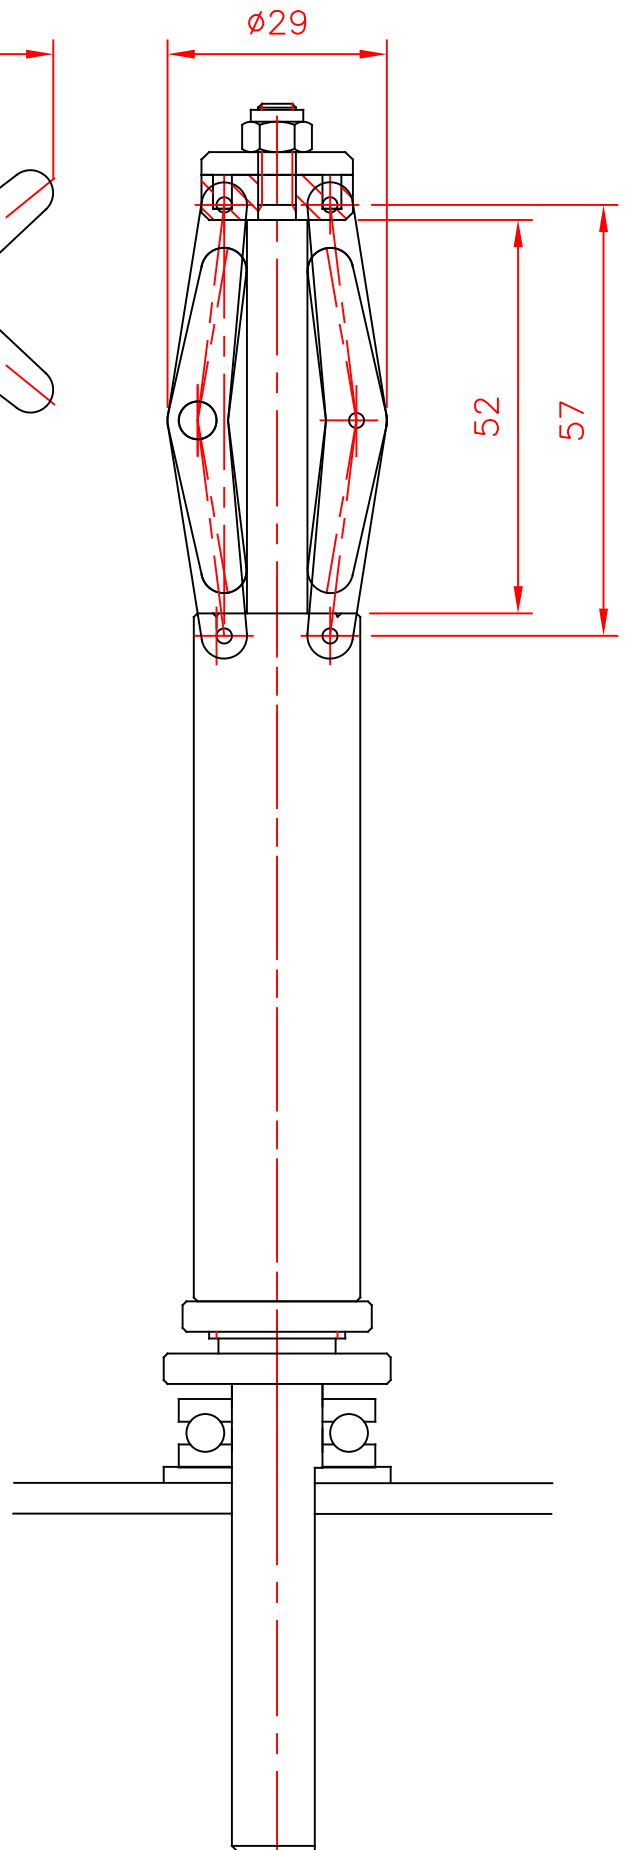

170	0.6	174
155	0.6	159
140	0.6	144
130	0.6	134
120	0.6	124
110	0.5	104
100	0.5	94
85	0.5	89
SIZE	S	B

CAMPANINI

MACCHINE TESSILI - GOMITOLATRICI
 via Borrini 6 - PERNATE (NO) - ITALIA

NR.DIS. F.U. SIZE

TYPE C60 CROSS EXPANSION MANDREL
FOR INNER CORE TUBES WITH INTERNAL DIAMETER FROM MM.45 TO MM.58

TYPE C85 CROSS EXPANSION MANDREL
FOR INNER CORE TUBES WITH INTERNAL DIAMETER FROM MM.58 TO MM.80

CAMPANINI

MACCHINE TESSILI - GOMITOLATRICI
via Borrini 6 - PERNATE (NO) - ITALIA

NR.DIS. 245.27.1085

TYPE C95 CROSS EXPANSION MANDREL
FOR INNER CORE TUBES WITH INTERNAL DIAMETER FROM MM.75 TO MM.102

WORKING DIAMETER
FROM 75 TO 102 MM

CAMPANINI

MACCHINE TESSILI - GOMITOLATRICI
via Borrini 6 - PERNATE (NO) - ITALIA

NR.DIS. 245.27.1095

HEX

FIXED HEXAGONAL MANDRELS
FUSI ESAGONALI FISSI

ALTRE MISURE A RICHIESTA
OTHER SIZES UPON REQUEST

HEX. 19x120	19	120
HEX. 22x120	22	120
HEX. 24x120	24	120
HEX. 27x120	27	120
SIZE	CH.	L

STANDARD SIZES
MISURE STANDARD

CAMPANINI

MACCHINE TESSILI - GOMITOLATRICI
via Borrini 6 - PERNATE (NO) - ITALIA

NR.DIS. HEX. SIZE